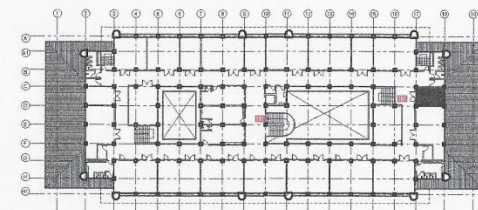

1
E-1 SCALE 1:100 MTS
CpE LABORATORY OFFICE LIGHTING LAY-OUT

OWNER	PROJECT TITLE	PREPARED BY	SHEET CONTENTS	SHEET NO.
Republic of the Philippines POLYTECHNIC UNIVERSITY OF THE PHILIPPINES Sta. Mesa, Manila	COLLEGE OF ENGINEERING AND ARCHITECTURE BUILDING LOCATION: PUP-NDC CAMPUS, STA. MESA, MANILA	<i>[Signature]</i> AR./EnP. SHERWIN N. NIEVA DIRECTOR PHYSICAL PLANNING AND DEVELOPMENT OFFICE	AS SHOWN <i>[Signature]</i> CADD BY: LADP DATE:	E-1

(02) 8713 5968 | dcoe_chair@gmail.com
RM322 CEA BLDG. NDC COMPOUND,
ANONAS COR. PUREZA STREETS, STA. MESA, MANILA