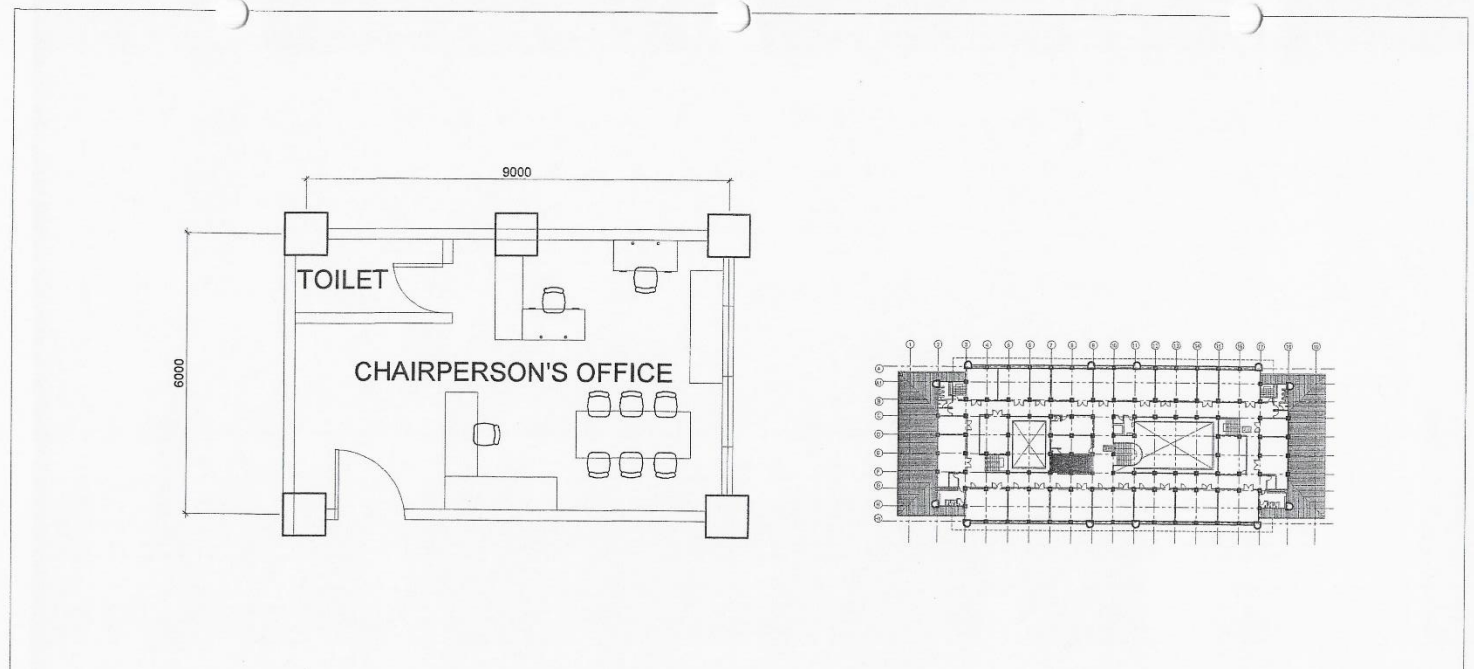

**POLYTECHNIC UNIVERSITY OF THE PHILIPPINES
COLLEGE OF ENGINEERING
COMPUTER ENGINEERING DEPARTMENT**

CpE CHAIRPERSON'S OFFICE
SCALE 1:100 MTS

OWNER Republic of the Philippines POLYTECHNIC UNIVERSITY OF THE PHILIPPINES Sta. Mesa, Manila	PROJECT TITLE COLLEGE OF ENGINEERING AND ARCHITECTURE BUILDING	PREPARED BY <i>[Signature]</i> AR/ENP. SHERWIN N. NIEVA DIRECTOR	SHEET CONTENTS AS SHOWN CADD BY: <i>[Signature]</i> DATE:	SHEET NO. A-1
	LOCATION: PUP-NDC CAMPUS, STA. MESA, MANILA	PHYSICAL PLANNING AND DEVELOPMENT OFFICE		

1
E-1 SCALE **CpE CHAIRPERSON'S OFFICE LIGHTING LAY-OUT** 1:100 MTS

OWNER	PROJECT TITLE	PREPARED BY	SHEET CONTENTS	SHEET NO.
Republic of the Philippines POLYTECHNIC UNIVERSITY OF THE PHILIPPINES Sta. Mesa, Manila	COLLEGE OF ENGINEERING AND ARCHITECTURE BUILDING <small>LOCATION: PUP-NDC CAMPUS, STA. MESA, MANILA</small>	<i>[Signature]</i> AR/ENR-SHERWIN N. NIEVA DIRECTOR <small>PHYSICAL PLANNING AND DEVELOPMENT OFFICE</small>	AS SHOWN CADD BY: <i>[Signature]</i> DATE:	E-1