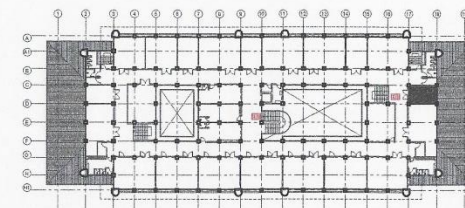

1
E-1 SCALE **CpE CHAIRPERSON'S OFFICE LIGHTING LAY-OUT** 1:100 MTS

OWNER	PROJECT TITLE	PREPARED BY	SHEET CONTENTS	SHEET NO.
Republic of the Philippines POLYTECHNIC UNIVERSITY OF THE PHILIPPINES Sta. Mesa, Manila	COLLEGE OF ENGINEERING AND ARCHITECTURE BUILDING <small>LOCATION: PUP-NDC CAMPUS, STA. MESA, MANILA</small>	<i>[Signature]</i> AR/ENR-SHERWIN N. NIEVA DIRECTOR <small>PHYSICAL PLANNING AND DEVELOPMENT OFFICE</small>	AS SHOWN CADD BY: <i>[Signature]</i> DATE:	E-1

CpE LABORATORY OFFICE
SCALE 1:100 MTS

OWNER	PROJECT TITLE	PREPARED BY	SHEET CONTENTS	SHEET NO.
Republic of the Philippines POLYTECHNIC UNIVERSITY OF THE PHILIPPINES Sta. Mesa, Manila	COLLEGE OF ENGINEERING AND ARCHITECTURE BUILDING <small>LOCATION: PUP-NDC CAMPUS, STA. MESA, MANILA</small>	<i>Sherwin N. Nieva</i> AR/ENR P. SHERWIN N. NIEVA DIRECTOR <small>PHYSICAL PLANNING AND DEVELOPMENT OFFICE</small>	AS SHOWN CADD BY: <i>[Signature]</i> DATE:	A-1