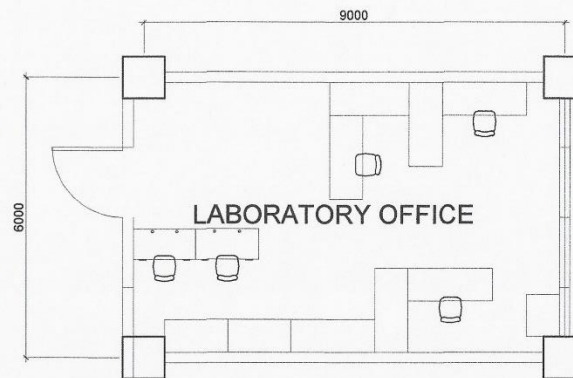

CpE LABORATORY OFFICE
SCALE 1:100 MTS

OWNER	PROJECT TITLE	PREPARED BY	SHEET CONTENTS	SHEET NO.
Republic of the Philippines POLYTECHNIC UNIVERSITY OF THE PHILIPPINES Sta. Mesa, Manila	COLLEGE OF ENGINEERING AND ARCHITECTURE BUILDING LOCATION: PUP-NDC CAMPUS, STA. MESA, MANILA	<i>Sherwin N. Nieva</i> AR/ENR P. SHERWIN N. NIEVA DIRECTOR PHYSICAL PLANNING AND DEVELOPMENT OFFICE	AS SHOWN CADD BY: <i>[Signature]</i> DATE:	A-1

(02) 8713 5968 | dcoe_chair@gmail.com
RM322 CEA BLDG. NDC COMPOUND,
ANONAS COR. PUREZA STREETS, STA. MESA, MANILA