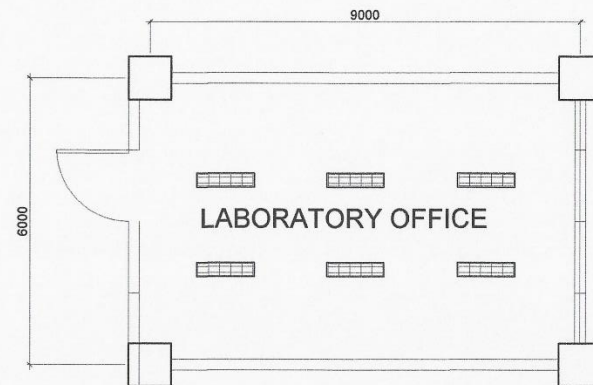

CpE LABORATORY OFFICE
SCALE 1:100 MTS

OWNER	PROJECT TITLE	PREPARED BY	SHEET CONTENTS	SHEET NO.
Republic of the Philippines POLYTECHNIC UNIVERSITY OF THE PHILIPPINES Sta. Mesa, Manila	COLLEGE OF ENGINEERING AND ARCHITECTURE BUILDING <small>LOCATION: PUP-NDC CAMPUS, STA. MESA, MANILA</small>	<i>Sherwin N. Nieva</i> AR/ENR P. SHERWIN N. NIEVA DIRECTOR <small>PHYSICAL PLANNING AND DEVELOPMENT OFFICE</small>	AS SHOWN CADD BY: <i>[Signature]</i> DATE:	A-1

1
E-1 SCALE 1:100 MTS
CpE LABORATORY OFFICE LIGHTING LAY-OUT

OWNER	PROJECT TITLE	PREPARED BY	SHEET CONTENTS	SHEET NO.
Republic of the Philippines POLYTECHNIC UNIVERSITY OF THE PHILIPPINES Sta. Mesa, Manila	COLLEGE OF ENGINEERING AND ARCHITECTURE BUILDING LOCATION: PUP-NDC CAMPUS, STA. MESA, MANILA	<i>[Signature]</i> AR./EnP. SHERWIN N. NIEVA DIRECTOR PHYSICAL PLANNING AND DEVELOPMENT OFFICE	AS SHOWN <i>[Signature]</i> CADD BY: LADP DATE:	E-1