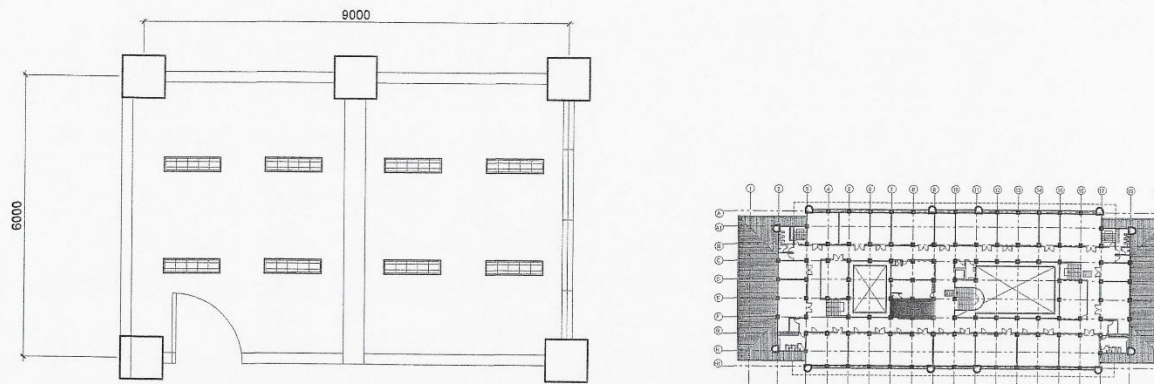

1
E-1 SCALE **CpE CHAIRPERSON'S OFFICE LIGHTING LAY-OUT** 1:100 MTS

OWNER	PROJECT TITLE	PREPARED BY	SHEET CONTENTS	SHEET NO.
Republic of the Philippines POLYTECHNIC UNIVERSITY OF THE PHILIPPINES Sta. Mesa, Manila	COLLEGE OF ENGINEERING AND ARCHITECTURE BUILDING LOCATION: PUP-NDC CAMPUS, STA. MESA, MANILA	<i>[Signature]</i> AR/ENR-SHERWIN N. NIEVA DIRECTOR PHYSICAL PLANNING AND DEVELOPMENT OFFICE	AS SHOWN CADD BY: <i>[Signature]</i> DATE:	E-1

(02) 8713 5968 | dcoe_chair@gmail.com
RM322 CEA BLDG. NDC COMPOUND,
ANONAS COR. PUREZA STREETS, STA. MESA, MANILA